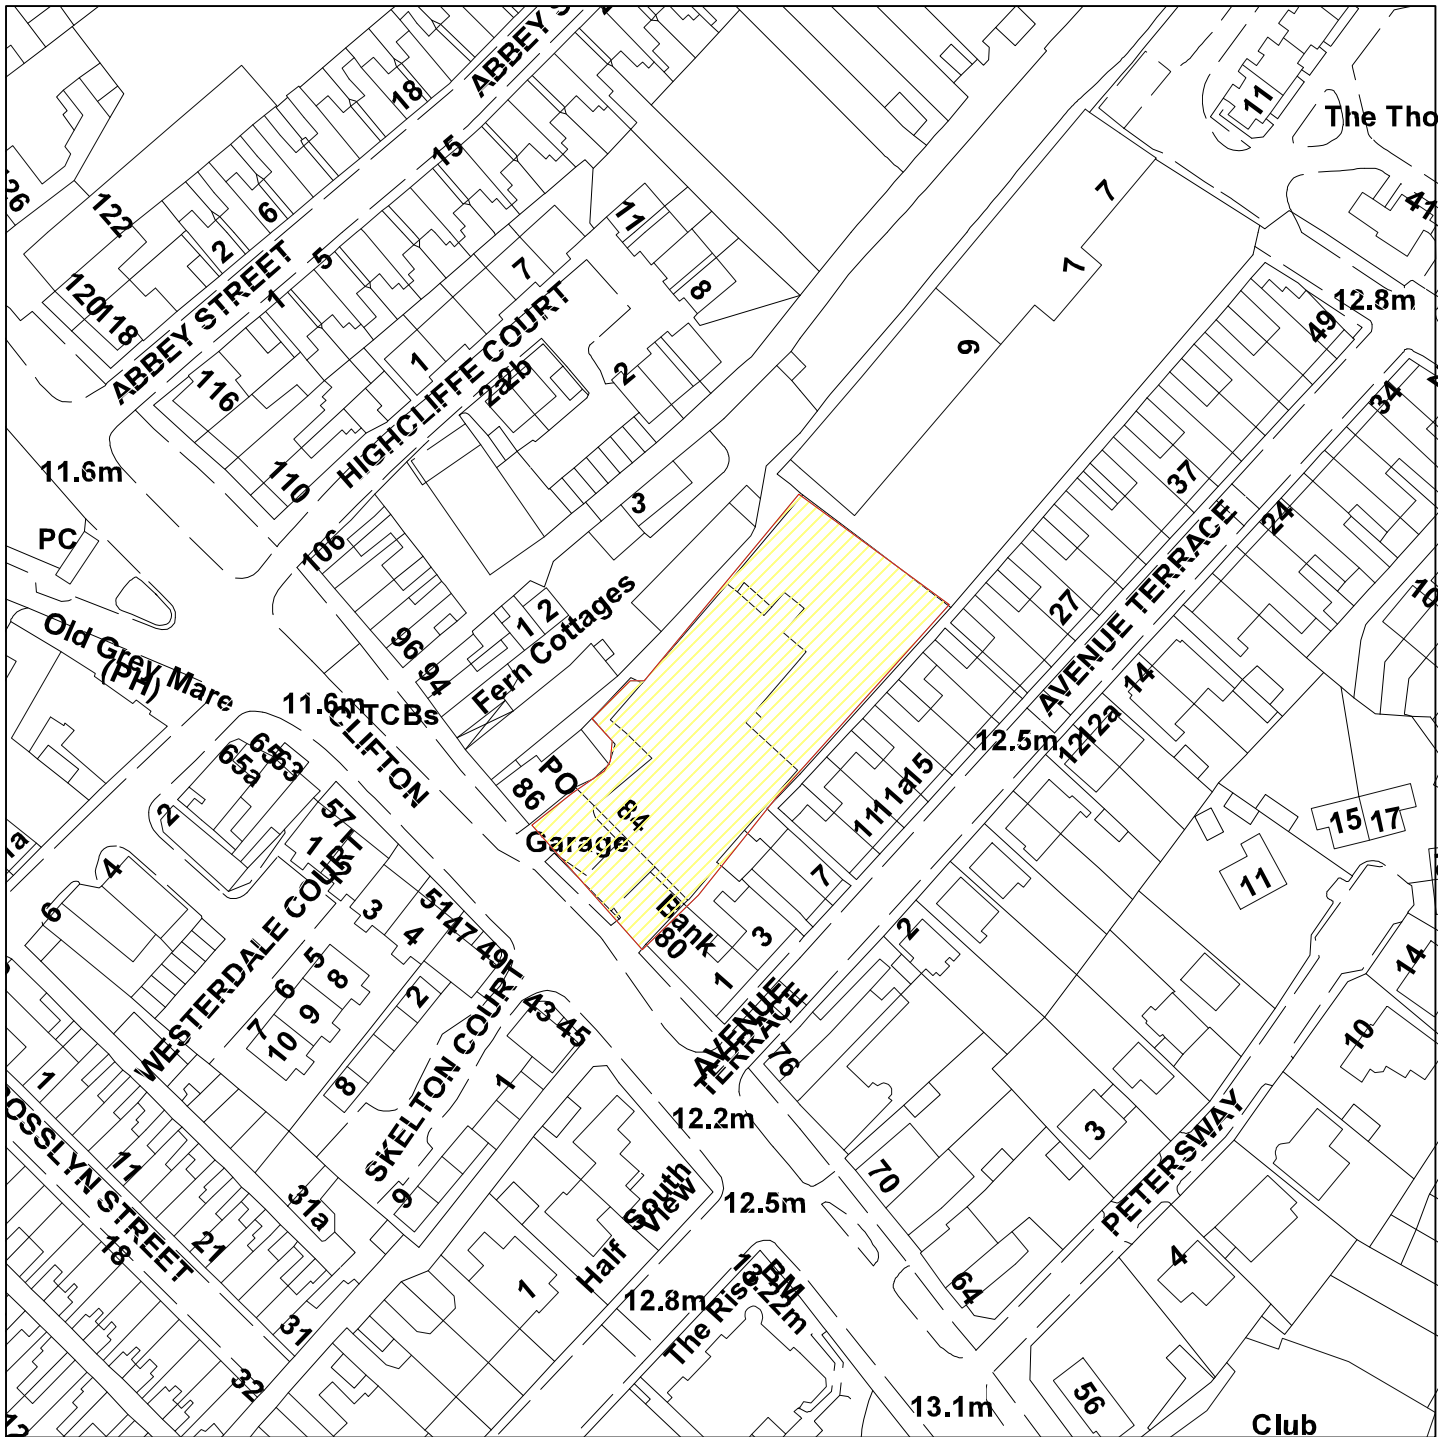

# Clifton Garage, 82 - 84 Clifton, York

08/00816/FULM

GIS by ESRI (UK)

Scale : 1:1250

Reproduced from the Ordnance Survey map with the permission of the Controller of Her Majesty's Stationery Office © Crown Copyright 2000.

Unauthorised reproduction infringes Crown Copyright and may lead to prosecution or civil proceedings.

Produced using ESRI (UK)'s MapExplorer 2.0 - <http://www.esriuk.com>

<b>Organisation</b>	City of York Council
<b>Department</b>	City Strategy
<b>Comments</b>	Application site
<b>Date</b>	13 June 2008
<b>SLA Number</b>	Not set